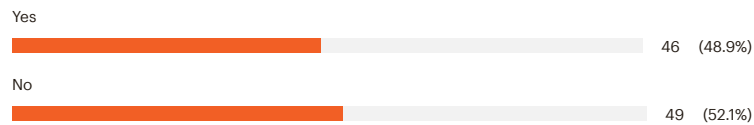

# Rezoning Survey Aug 2022

All Responses

Question 1: How long have you lived in the Royal Oaks Community or property directly adjacent to the former Royal Oak Golf Course? Please provide a comment if you have any regarding the rezoning of the former Royal Oak Golf Course.

Question 1 has 94 answers (Checkboxes)

“How long have you lived in the Royal Oaks Community?”

Question 2 has 94 answers (Checkboxes)

“Is your home or property directly adjacent to the former Royal Oak Golf Course?”